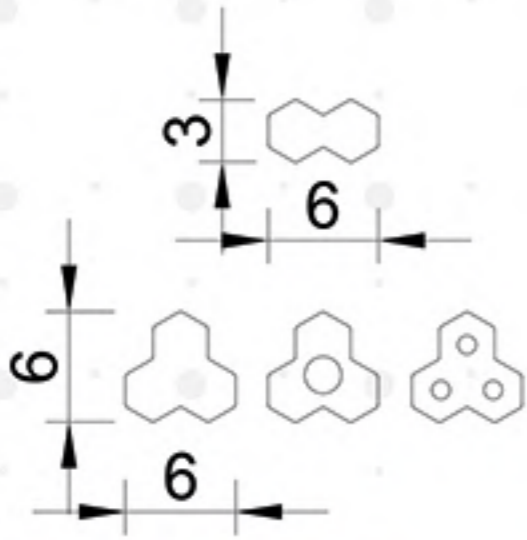

BLG-106B

BAL PETEĞİ DENGE SETİ

HONEYCOMB SET

25 & 50 Pieces

Bilge
TOYS